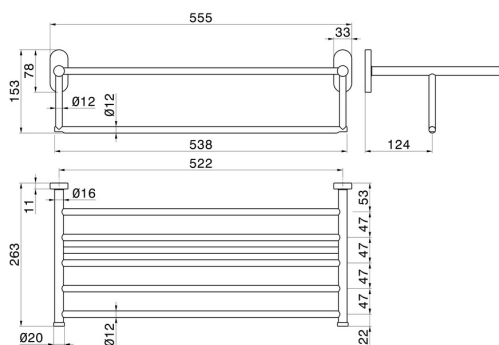

ROUND ACCESSORIES

67230.58.063

Towel holder shelf - finish PVD Gun Metal

PVD Gun Metal

FEATURES

Installation

Wall mounted

TECHNICAL DRAWING

ROUND ACCESSORIES

67230.58.063

Towel holder shelf - finish PVD Gun Metal

AVAILABLE FINISHES

58.063

PVD Gun Metal

01.014

finish Matt White