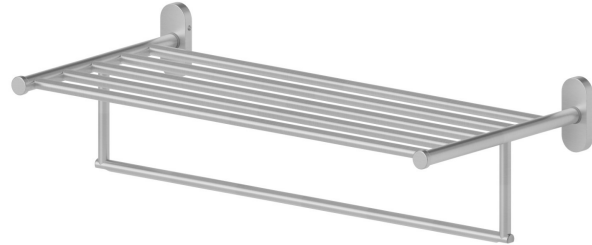

ROUND ACCESSORIES

67230.59.066

Towel holder shelf - finish PVD Brushed steel

PVD Brushed steel

FEATURES

Installation

Wall mounted

TECHNICAL DRAWING

ROUND ACCESSORIES

67230.59.066

Towel holder shelf - finish PVD Brushed steel

AVAILABLE FINISHES

59.066

PVD Brushed steel

01.014

finish Matt White