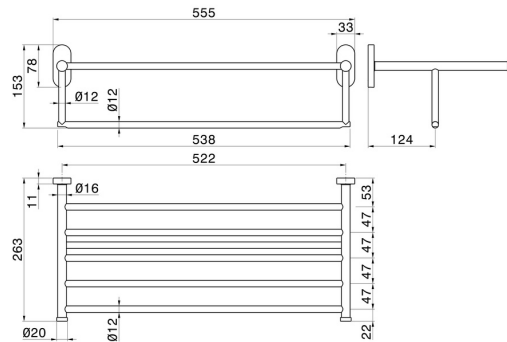

ROUND ACCESSORIES

67230.59.066

Towel holder shelf - finish PVD Brushed steel

PVD Brushed steel

FEATURES

Installation

Wall mounted

TECHNICAL DRAWING

ROUND ACCESSORIES

67230.59.066

Towel holder shelf - finish PVD Brushed steel

AVAILABLE FINISHES

59.066

PVD Brushed steel

01.014

finish Matt White