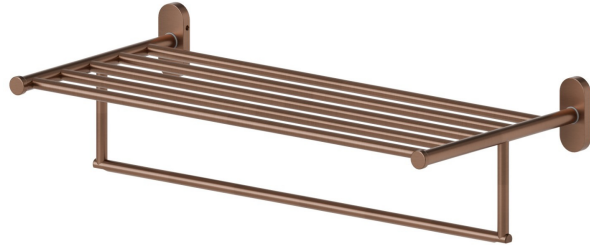

ROUND ACCESSORIES

67230.59.067

Towel holder shelf - finish PVD Brushed Copper Bronze

PVD Brushed Copper Bronze

FEATURES

Installation

Wall mounted

TECHNICAL DRAWING

ROUND ACCESSORIES

67230.59.067

Towel holder shelf - finish PVD Brushed Copper Bronze

AVAILABLE FINISHES

59.067

PVD Brushed Copper Bronze

01.014

finish Matt White

01.093

finish Matt Black

21.018

finish Chrome

47.083

finish Groove Bronze

58.061

finish PVD Copper Bronze