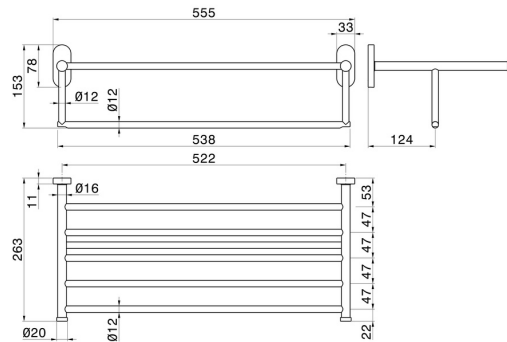

ROUND ACCESSORIES

67230.59.067

Towel holder shelf - finish PVD Brushed Copper Bronze

PVD Brushed Copper Bronze

FEATURES

Installation

Wall mounted

TECHNICAL DRAWING

ROUND ACCESSORIES

67230.59.067

Towel holder shelf - finish PVD Brushed Copper Bronze

AVAILABLE FINISHES

59.067

PVD Brushed Copper Bronze

01.014

finish Matt White