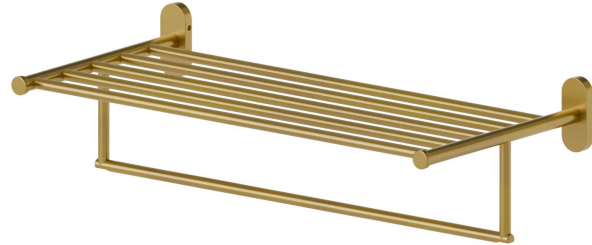

# ROUND ACCESSORIES

67230.59.097

Towel holder shelf - finish PVD Brushed Gold

PVD Brushed Gold

## FEATURES

---

Installation

**Wall mounted**

## ROUND ACCESSORIES

**67230.59.097**

Towel holder shelf - finish PVD Brushed Gold