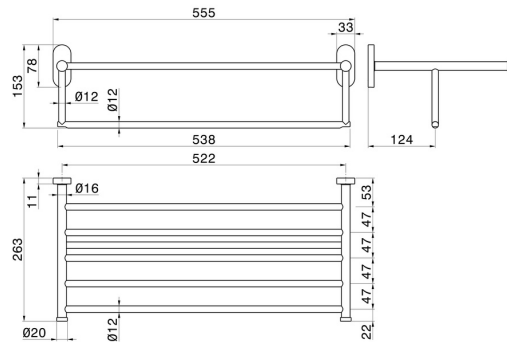

ROUND ACCESSORIES

67230.59.098

Towel holder shelf - finish PVD Brushed Pale Gold

PVD Brushed Pale Gold

FEATURES

Installation

Wall mounted

TECHNICAL DRAWING

ROUND ACCESSORIES

67230.59.098

Towel holder shelf - finish PVD Brushed Pale Gold

AVAILABLE FINISHES

59.098

PVD Brushed Pale Gold

01.014

finish Matt White