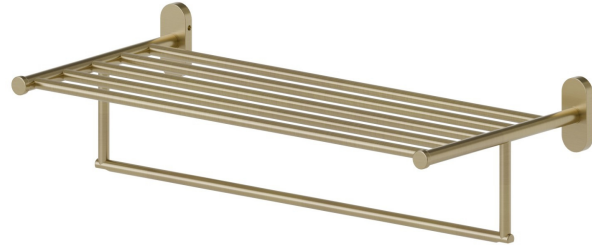

ROUND ACCESSORIES

67230.59.098

Towel holder shelf - finish PVD Brushed Pale Gold

PVD Brushed Pale Gold

FEATURES

Installation

Wall mounted

TECHNICAL DRAWING

ROUND ACCESSORIES

67230.59.098

Towel holder shelf - finish PVD Brushed Pale Gold

AVAILABLE FINISHES

59.098

PVD Brushed Pale Gold

01.014

finish Matt White

01.093

finish Matt Black

21.018

finish Chrome

47.083

finish Groove Bronze

58.061

finish PVD Copper Bronze