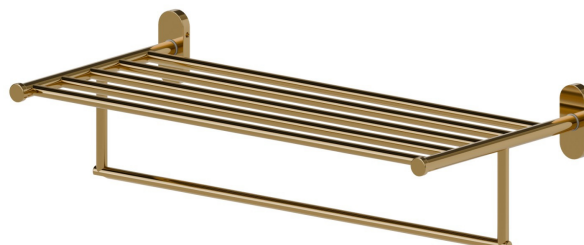

ROUND ACCESSORIES

67230.61.020

Towel holder shelf - finish PVD Glossy Gold

PVD Glossy Gold

FEATURES

Installation

Wall mounted

TECHNICAL DRAWING

ROUND ACCESSORIES

67230.61.020

Towel holder shelf - finish PVD Glossy Gold

AVAILABLE FINISHES

61.020

PVD Glossy Gold

01.014

finish Matt White