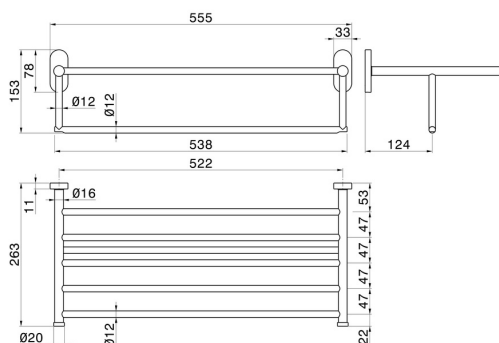

ROUND ACCESSORIES

67230.61.020

Towel holder shelf - finish PVD Glossy Gold

PVD Glossy Gold

FEATURES

Installation

Wall mounted

TECHNICAL DRAWING

ROUND ACCESSORIES

67230.61.020

Towel holder shelf - finish PVD Glossy Gold

AVAILABLE FINISHES

61.020

PVD Glossy Gold

01.014

finish Matt White