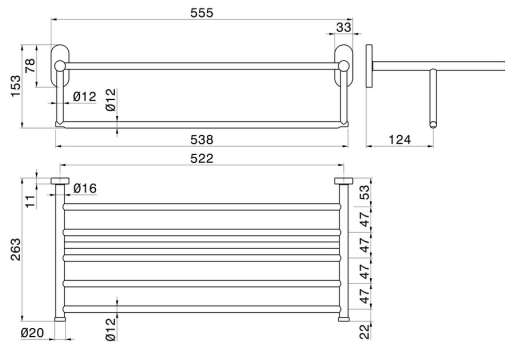

ROUND ACCESSORIES

67230.M0.070

Towel holder shelf - finish Titanium Satin

Titanium Satin

FEATURES

Installation

Wall mounted

TECHNICAL DRAWING

ROUND ACCESSORIES

67230.M0.070

Towel holder shelf - finish Titanium Satin

AVAILABLE FINISHES

M0.070

Titanium Satin

01.014

finish Matt White