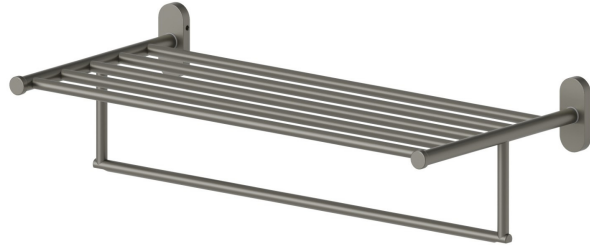

ROUND ACCESSORIES

67230.M0.070

Towel holder shelf - finish Titanium Satin

Titanium Satin

FEATURES

Installation

Wall mounted

TECHNICAL DRAWING

ROUND ACCESSORIES

67230.M0.070

Towel holder shelf - finish Titanium Satin

AVAILABLE FINISHES

M0.070

Titanium Satin

01.014

finish Matt White