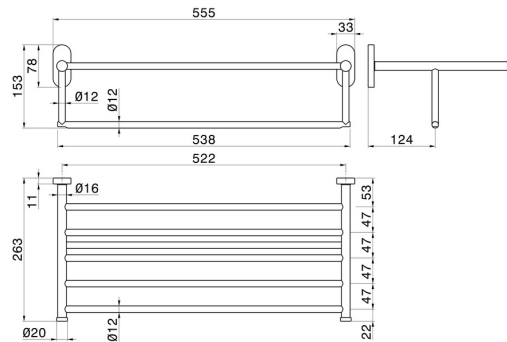

ROUND ACCESSORIES

67230.M0.071

Towel holder shelf - finish Gold Satin

FEATURES

Installation

Wall mounted

TECHNICAL DRAWING

AR Preview
try it in your home