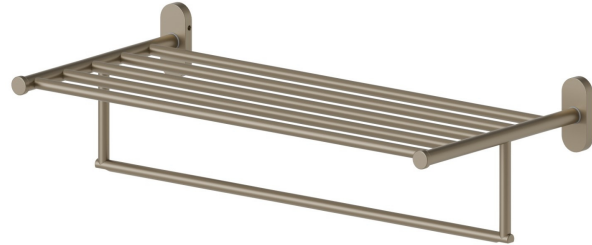

ROUND ACCESSORIES

67230.M0.071

Towel holder shelf - finish Gold Satin

FEATURES

Installation

Wall mounted

TECHNICAL DRAWING

AR Preview
try it in your home

More Details
on our [website](#)

ROUND ACCESSORIES

67230.M0.071

Towel holder shelf - finish Gold Satin

AVAILABLE FINISHES

M0.071

Gold Satin

01.014