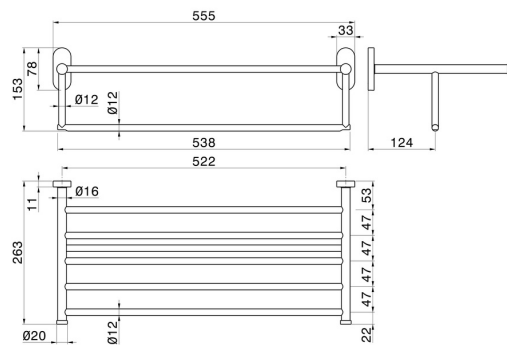

ROUND ACCESSORIES

67230.M0.075

Towel holder shelf - finish Copper Glossy

Copper Glossy

FEATURES

Installation

Wall mounted

TECHNICAL DRAWING

ROUND ACCESSORIES

67230.M0.075

Towel holder shelf - finish Copper Glossy

AVAILABLE FINISHES

M0.075

Copper Glossy

01.014

finish Matt White