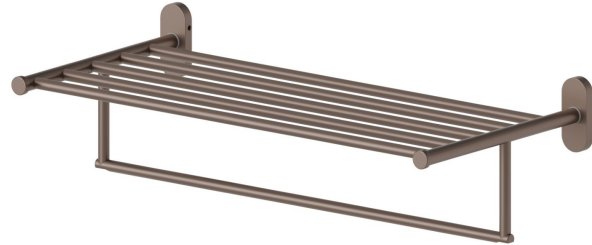

ROUND ACCESSORIES

67230.M0.075

Towel holder shelf - finish Copper Glossy

Copper Glossy

FEATURES

Installation

Wall mounted

TECHNICAL DRAWING

ROUND ACCESSORIES

67230.M0.075

Towel holder shelf - finish Copper Glossy

AVAILABLE FINISHES

M0.075

Copper Glossy

01.014

finish Matt White

01.093

finish Matt Black

21.018

finish Chrome

47.083

finish Groove Bronze

58.061

finish PVD Copper Bronze