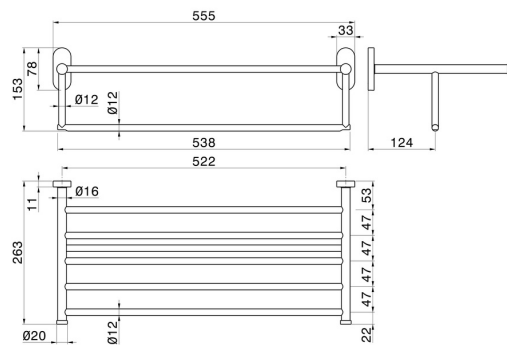

ROUND ACCESSORIES

67230.M0.077

Towel holder shelf - finish Carbon Satin

Carbon Satin

FEATURES

Installation

Wall mounted

TECHNICAL DRAWING

ROUND ACCESSORIES

67230.M0.077

Towel holder shelf - finish Carbon Satin

AVAILABLE FINISHES

M0.077

Carbon Satin

01.014

finish Matt White