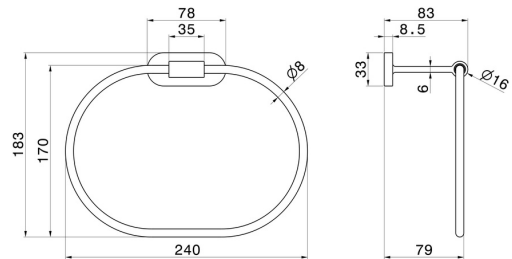

ROUND ACCESSORIES

67231.01.093

Towel ring - finish Matt Black

Matt Black

FEATURES

Installation

Wall mounted

TECHNICAL DRAWING