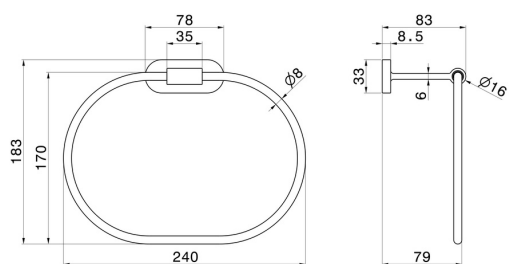

ROUND ACCESSORIES

67231.47.083

Towel ring - finish Groove Bronze

Groove Bronze

FEATURES

Installation

Wall mounted

TECHNICAL DRAWING