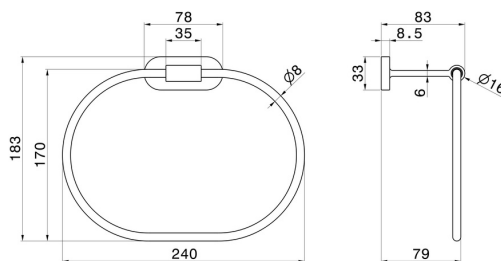

ROUND ACCESSORIES

67231.58.063

Towel ring - finish PVD Gun Metal

PVD Gun Metal

FEATURES

Installation

Wall mounted

TECHNICAL DRAWING