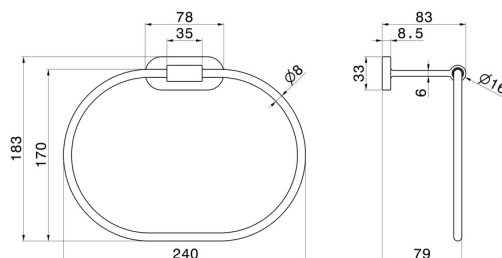

ROUND ACCESSORIES

67231.59.064

Towel ring - finish PVD Brushed Gun Metal

PVD Brushed Gun Metal

FEATURES

Installation

Wall mounted

TECHNICAL DRAWING