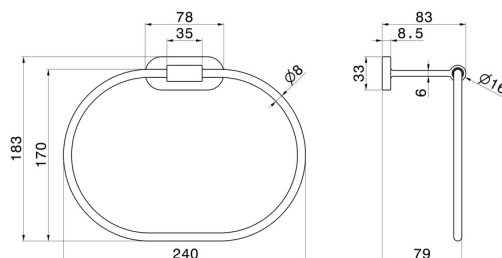

ROUND ACCESSORIES

67231.59.067

Towel ring - finish PVD Brushed Copper Bronze

PVD Brushed Copper Bronze

FEATURES

Installation

Wall mounted

TECHNICAL DRAWING