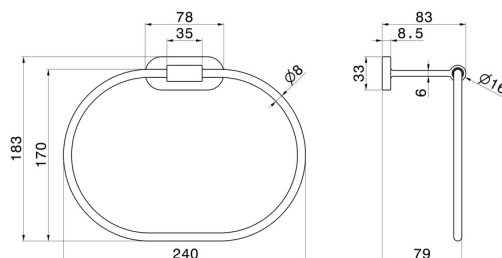

ROUND ACCESSORIES

67231.59.097

Towel ring - finish PVD Brushed Gold

PVD Brushed Gold

FEATURES

Installation

Wall mounted

TECHNICAL DRAWING