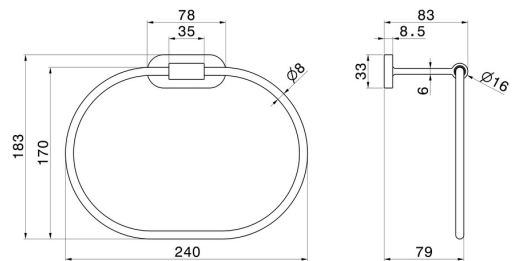

ROUND ACCESSORIES

67231.59.098

Towel ring - finish PVD Brushed Pale Gold

PVD Brushed Pale Gold

FEATURES

Installation

Wall mounted

TECHNICAL DRAWING

ROUND ACCESSORIES

67231.59.098

Towel ring - finish PVD Brushed Pale Gold

AVAILABLE FINISHES

59.098

PVD Brushed Pale Gold

01.014

finish Matt White