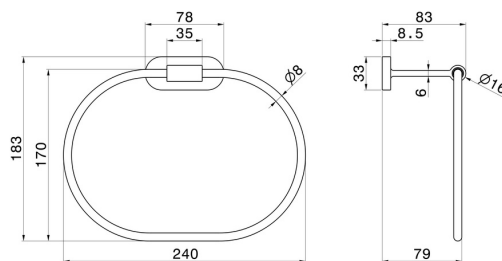

ROUND ACCESSORIES

67231.61.020

Towel ring - finish PVD Glossy Gold

PVD Glossy Gold

FEATURES

Installation

Wall mounted

TECHNICAL DRAWING