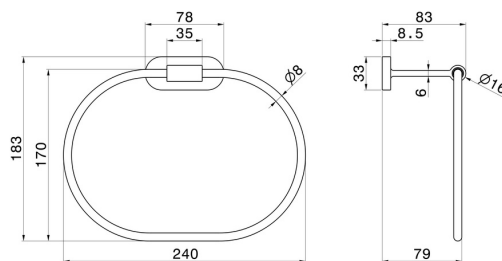

ROUND ACCESSORIES

67231.M0.070

Towel ring - finish Titanium Satin

Titanium Satin

FEATURES

Installation

Wall mounted

TECHNICAL DRAWING