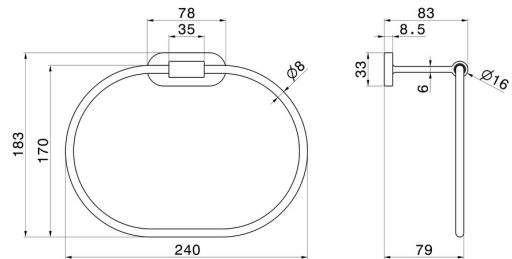

ROUND ACCESSORIES

67231.M0.072

Towel ring - finish Copper Satin

FEATURES

Installation

Wall mounted

TECHNICAL DRAWING

ROUND ACCESSORIES