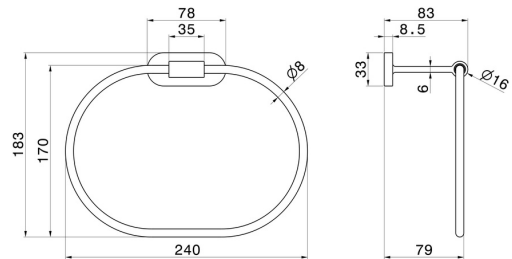

ROUND ACCESSORIES

67231.M0.075

Towel ring - finish Copper Glossy

Copper Glossy

FEATURES

Installation

Wall mounted

TECHNICAL DRAWING