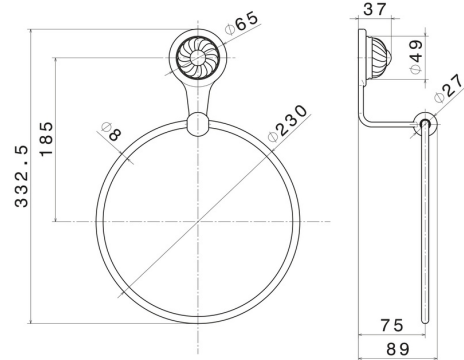

DELUXE ACCESSORIES

68225.21.018

Towel ring - finish Chrome

Chrome

FEATURES

Installation

Wall mounted

TECHNICAL DRAWING

AR Preview
try it in your home

More Details
on our [website](#)

DELUXE ACCESSORIES

68225.21.018

Towel ring - finish Chrome

AVAILABLE FINISHES

21.018

Chrome