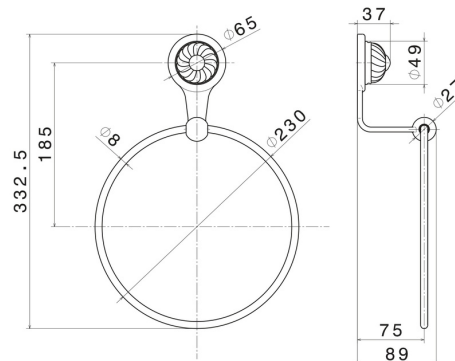

DELUXE ACCESSORIES

68225.66.019

Towel ring - finish Gold

FEATURES

Installation

Wall mounted

TECHNICAL DRAWING

DELUXE ACCESSORIES

68225.66.019

Towel ring - finish Gold

AVAILABLE FINISHES

66.019

Gold

21.018

finish Chrome