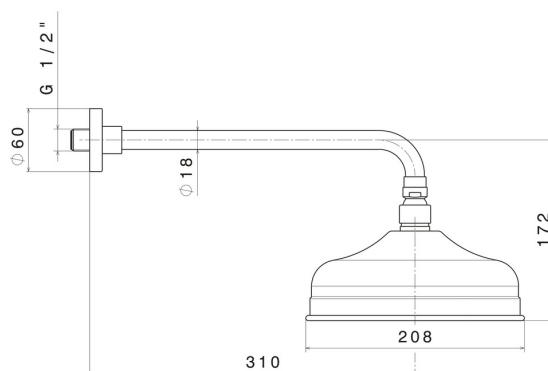

## 9492.21.018

Wall brass head shower - finish Chrome

### FEATURES

---

Material

**Brass**

Installation

**Wall mounted**

### TECHNICAL DRAWING

---

**9492.21.018**

Wall brass head shower - finish Chrome

**AVAILABLE FINISHES**

---

**21.018**

Chrome