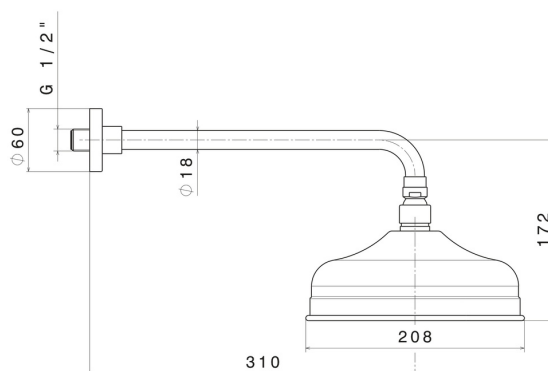

9492.66.019

Wall brass head shower - finish Gold

FEATURES

Material **Brass**
Installation **Wall mounted**

TECHNICAL DRAWING

AR Preview
try it in your home

More Details
on our [website](#)

9492.66.019