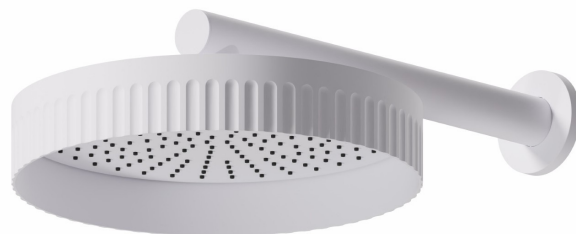

## 72859.01.014

Wall head shower, checkable, with raining jet - finish Matt White

### FEATURES

---

Material	<b>Brass</b>
Installation	<b>Wall mounted</b>
Spray modes / Jets	<b>Raining jet</b>

### TECHNICAL DRAWING

---

**72859.01.014**

Wall head shower, checkable, with raining jet - finish Matt White