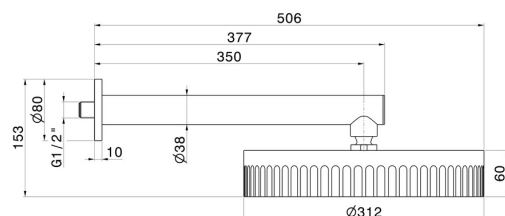

TECHNICAL DRAWING