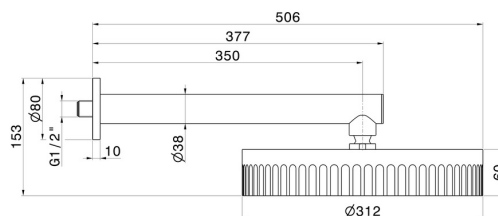

### TECHNICAL DRAWING

---

**72859.21.018**

Wall head shower, checkable, with raining jet - finish Chrome