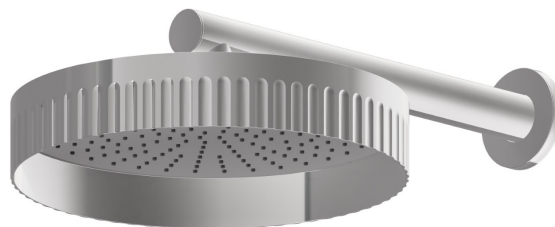

## 72859.21.018

Wall head shower, checkable, with raining jet - finish Chrome

### FEATURES

---

Material  
Installation  
Spray modes / Jets

**Brass**  
**Wall mounted**  
**Raining jet**

### TECHNICAL DRAWING

---

**72859.21.018**

Wall head shower, checkable, with raining jet - finish Chrome