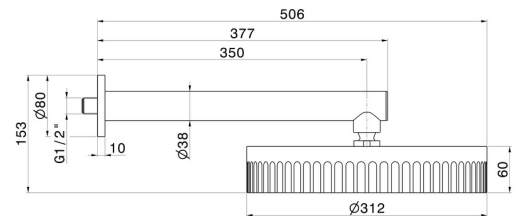

## 72859.59.064

Wall head shower, checkable, with raining jet - finish PVD  
Brushed Gun Metal

PVD Brushed Gun Metal

### TECHNICAL DRAWING

---

**72859.59.064**

Wall head shower, checkable, with raining jet - finish PVD Brushed Gun Metal