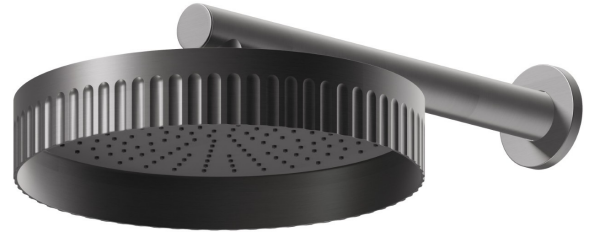

## 72859.59.064

Wall head shower, checkable, with raining jet - finish PVD  
Brushed Gun Metal

PVD Brushed Gun Metal

### FEATURES

---

Material	<b>Brass</b>
Installation	<b>Wall mounted</b>
Spray modes / Jets	<b>Raining jet</b>

### TECHNICAL DRAWING

---

**72859.59.064**

Wall head shower, checkable, with raining jet - finish PVD Brushed Gun Metal

## AVAILABLE FINISHES

---

**59.064**

PVD Brushed Gun Metal

**01.014**

finish Matt White

**01.093**

finish Matt Black