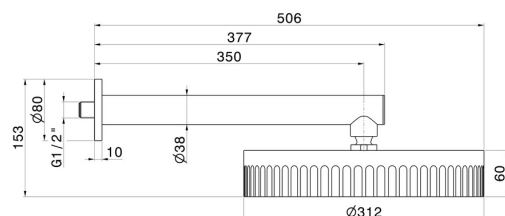

72859.59.066

Wall head shower, checkable, with raining jet - finish PVD
Brushed steel

FEATURES

Material	Brass
Installation	Wall mounted
Spray modes / Jets	Raining jet

TECHNICAL DRAWING

72859.59.066

Wall head shower, checkable, with raining jet - finish PVD Brushed steel