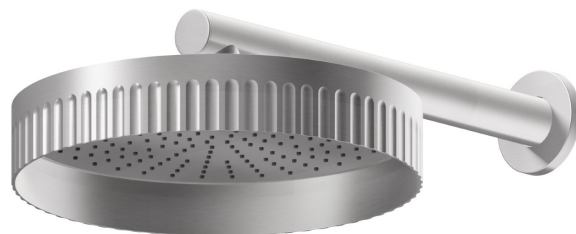

72859.59.066

Wall head shower, checkable, with raining jet - finish PVD
Brushed steel

FEATURES

Material	Brass
Installation	Wall mounted
Spray modes / Jets	Raining jet

TECHNICAL DRAWING

72859.59.066

Wall head shower, checkable, with raining jet - finish PVD Brushed steel

AVAILABLE FINISHES

59.066

PVD Brushed steel

01.014

finish Matt White

01.093

finish Matt Black

21.018

finish Chrome

59.064

finish PVD Brushed Gun Metal

59.067

finish PVD Brushed Copper Bronze

59.098

finish PVD Brushed Pale Gold

61.020

finish PVD Glossy Gold