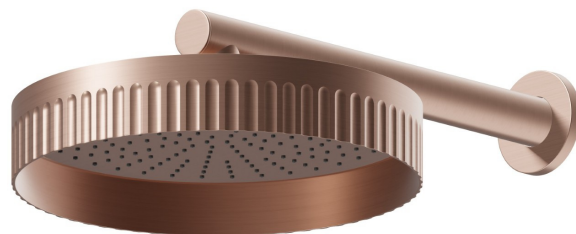

72859.59.067

Wall head shower, checkable, with raining jet - finish PVD
Brushed Copper Bronze

PVD Brushed Copper Bronze

FEATURES

Material	Brass
Installation	Wall mounted
Spray modes / Jets	Raining jet

TECHNICAL DRAWING

72859.59.067

Wall head shower, checkable, with raining jet - finish PVD Brushed Copper Bronze

AVAILABLE FINISHES

59.067

PVD Brushed Copper Bronze

01.014

finish Matt White

01.093

finish Matt Black

21.018

finish Chrome

59.064

finish PVD Brushed Gun Metal

59.066

finish PVD Brushed steel

59.098

finish PVD Brushed Pale Gold

61.020

finish PVD Glossy Gold