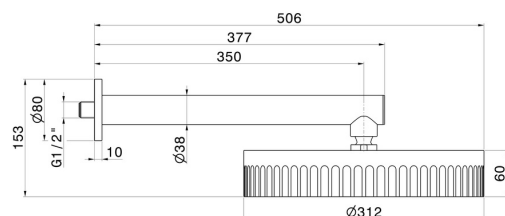

72859.59.067

Wall head shower, checkable, with raining jet - finish PVD
Brushed Copper Bronze

PVD Brushed Copper Bronze

FEATURES

Material	Brass
Installation	Wall mounted
Spray modes / Jets	Raining jet

TECHNICAL DRAWING

72859.59.067

Wall head shower, checkable, with raining jet - finish PVD Brushed Copper Bronze

AVAILABLE FINISHES

59.067

PVD Brushed Copper Bronze

01.014

finish Matt White

01.093