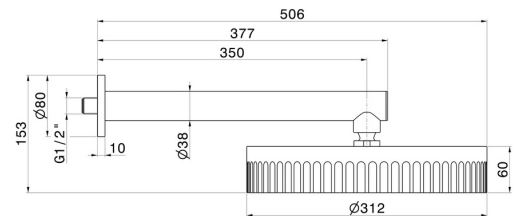

72859.59.098

Wall head shower, checkable, with raining jet - finish PVD
Brushed Pale Gold

PVD Brushed Pale Gold

FEATURES

Material	Brass
Installation	Wall mounted
Spray modes / Jets	Raining jet

TECHNICAL DRAWING

72859.59.098

Wall head shower, checkable, with raining jet - finish PVD Brushed Pale Gold

AVAILABLE FINISHES

59.098

PVD Brushed Pale Gold

01.014

finish Matt White

01.093