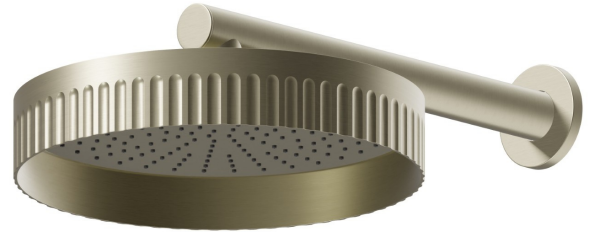

72859.59.098

Wall head shower, checkable, with raining jet - finish PVD
Brushed Pale Gold

PVD Brushed Pale Gold

FEATURES

Material	Brass
Installation	Wall mounted
Spray modes / Jets	Raining jet

TECHNICAL DRAWING

72859.59.098

Wall head shower, checkable, with raining jet - finish PVD Brushed Pale Gold

AVAILABLE FINISHES

59.098

PVD Brushed Pale Gold

01.014

finish Matt White

01.093

finish Matt Black

21.018

finish Chrome

59.064

finish PVD Brushed Gun Metal

59.066

finish PVD Brushed steel

59.067

finish PVD Brushed Copper Bronze

61.020

finish PVD Glossy Gold