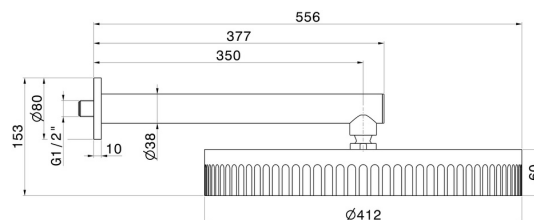

TECHNICAL DRAWING