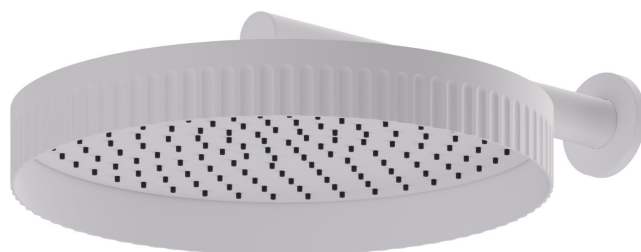

## 72860.01.014

Wall head shower, checkable, with raining jet - finish Matt White

### FEATURES

---

Material	<b>Brass</b>
Installation	<b>Wall mounted</b>
Spray modes / Jets	<b>Raining jet</b>

### TECHNICAL DRAWING

---

**72860.01.014**

Wall head shower, checkable, with raining jet - finish Matt White

**61.020**

finish PVD Glossy Gold