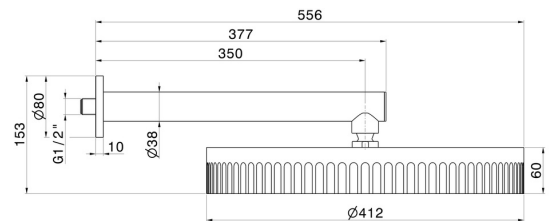

72860.01.093

Wall head shower, checkable, with raining jet - finish Matt Black

FEATURES

Material	Brass
Installation	Wall mounted
Spray modes / Jets	Raining jet

TECHNICAL DRAWING

AR Preview
try it in your home