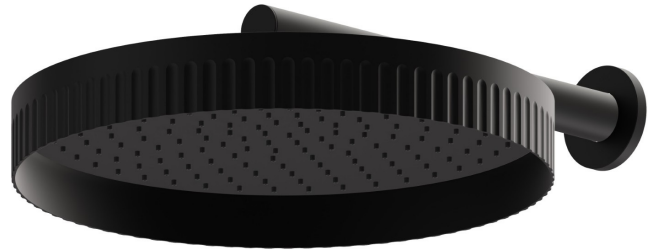

72860.01.093

Wall head shower, checkable, with raining jet - finish Matt Black

FEATURES

Material	Brass
Installation	Wall mounted
Spray modes / Jets	Raining jet

TECHNICAL DRAWING

AR Preview
try it in your home

More Details
on our [website](#)

72860.01.093

Wall head shower, checkable, with raining jet - finish Matt Black

AVAILABLE FINISHES

01.093

Matt Black

01.014

finish Matt White

21.018

finish Chrome

59.064

finish PVD Brushed Gun Metal

59.066

finish PVD Brushed steel

59.067

finish PVD Brushed Copper Bronze