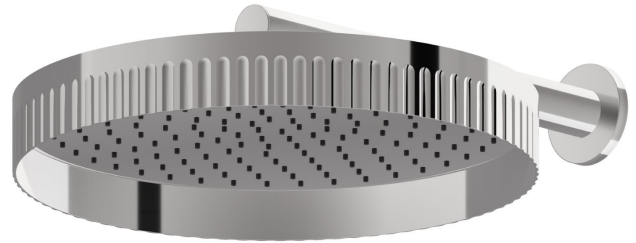

## 72860.21.018

Wall head shower, checkable, with raining jet - finish Chrome

### FEATURES

---

Material	<b>Brass</b>
Installation	<b>Wall mounted</b>
Spray modes / Jets	<b>Raining jet</b>

### TECHNICAL DRAWING

---

**72860.21.018**

Wall head shower, checkable, with raining jet - finish Chrome

**59.098**  
finish PVD Brushed Pale Gold

**61.020**  
finish PVD Glossy Gold