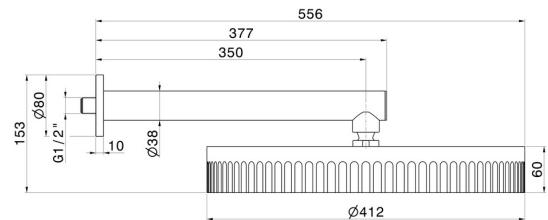

## 72860.21.018

Wall head shower, checkable, with raining jet - finish Chrome

### TECHNICAL DRAWING

---

**72860.21.018**

Wall head shower, checkable, with raining jet - finish Chrome