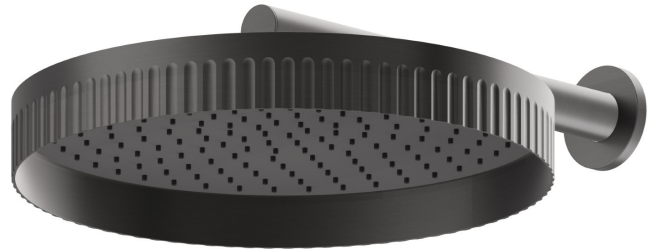

72860.59.064

Wall head shower, checkable, with raining jet - finish PVD
Brushed Gun Metal

FEATURES

Material	Brass
Installation	Wall mounted
Spray modes / Jets	Raining jet

TECHNICAL DRAWING

72860.59.064

Wall head shower, checkable, with raining jet - finish PVD Brushed Gun Metal

AVAILABLE FINISHES

59.064

PVD Brushed Gun Metal

01.014

finish Matt White

01.093

finish Matt Black

21.018

finish Chrome

59.066

finish PVD Brushed steel

59.067

finish PVD Brushed Copper Bronze

59.098

finish PVD Brushed Pale Gold

61.020

finish PVD Glossy Gold