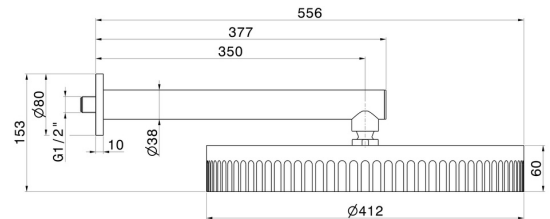

72860.59.064

Wall head shower, checkable, with raining jet - finish PVD
Brushed Gun Metal

FEATURES

Material	Brass
Installation	Wall mounted
Spray modes / Jets	Raining jet

TECHNICAL DRAWING

72860.59.064

Wall head shower, checkable, with raining jet - finish PVD Brushed Gun Metal