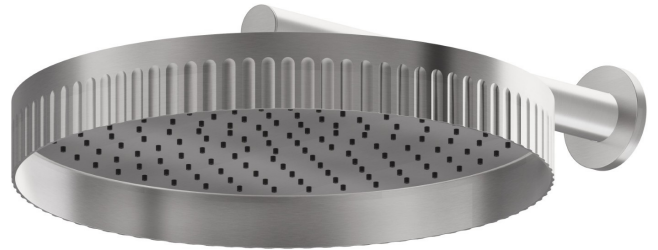

72860.59.066

Wall head shower, checkable, with raining jet - finish PVD
Brushed steel

FEATURES

Material	Brass
Installation	Wall mounted
Spray modes / Jets	Raining jet

TECHNICAL DRAWING

72860.59.066

Wall head shower, checkable, with raining jet - finish PVD Brushed steel

AVAILABLE FINISHES

59.066

PVD Brushed steel

01.014

finish Matt White

01.093

finish Matt Black

21.018

finish Chrome

59.064

finish PVD Brushed Gun Metal

59.067

finish PVD Brushed Copper Bronze

59.098

finish PVD Brushed Pale Gold

61.020

finish PVD Glossy Gold