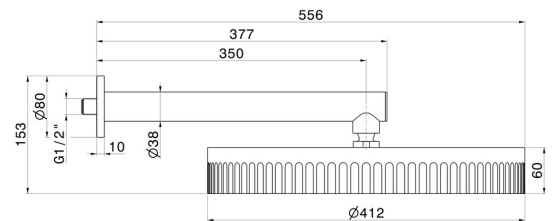

72860.59.066

Wall head shower, checkable, with raining jet - finish PVD
Brushed steel

FEATURES

Material	Brass
Installation	Wall mounted
Spray modes / Jets	Raining jet

TECHNICAL DRAWING

72860.59.066

Wall head shower, checkable, with raining jet - finish PVD Brushed steel