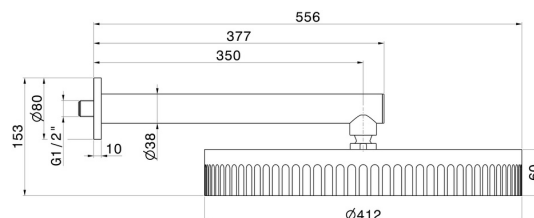

## 72860.59.067

Wall head shower, checkable, with raining jet - finish PVD  
Brushed Copper Bronze

PVD Brushed Copper Bronze

### TECHNICAL DRAWING

---

**72860.59.067**

Wall head shower, checkable, with raining jet - finish PVD Brushed Copper Bronze