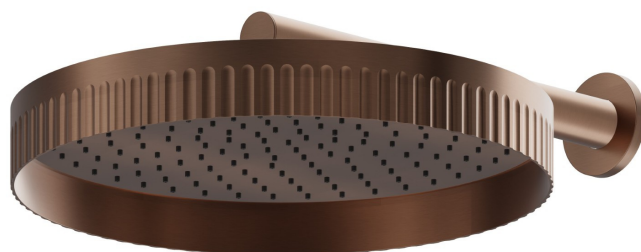

## 72860.59.067

Wall head shower, checkable, with raining jet - finish PVD  
Brushed Copper Bronze

PVD Brushed Copper Bronze

### FEATURES

---

Material  
Installation  
Spray modes / Jets

**Brass**  
**Wall mounted**  
**Raining jet**

### TECHNICAL DRAWING

---

**72860.59.067**

Wall head shower, checkable, with raining jet - finish PVD Brushed Copper Bronze

**61.020**

finish PVD Glossy Gold