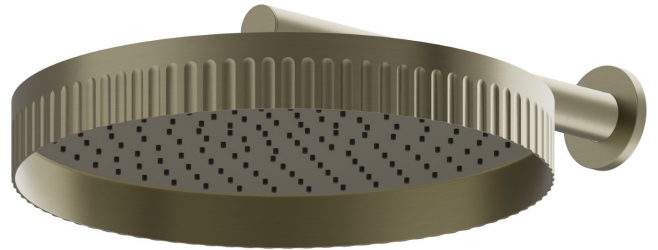

72860.59.098

Wall head shower, checkable, with raining jet - finish PVD
Brushed Pale Gold

FEATURES

Material	Brass
Installation	Wall mounted
Spray modes / Jets	Raining jet

TECHNICAL DRAWING

72860.59.098

Wall head shower, checkable, with raining jet - finish PVD Brushed Pale Gold

AVAILABLE FINISHES

59.098

PVD Brushed Pale Gold

01.014

finish Matt White

01.093

finish Matt Black

21.018

finish Chrome

59.064

finish PVD Brushed Gun Metal

59.066

finish PVD Brushed steel

59.067

finish PVD Brushed Copper Bronze

61.020

finish PVD Glossy Gold