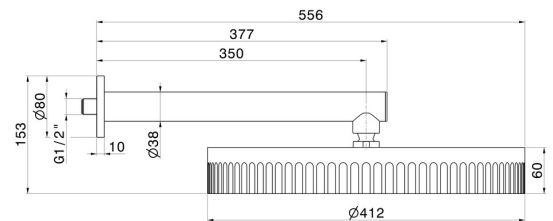

72860.59.098

Wall head shower, checkable, with raining jet - finish PVD
Brushed Pale Gold

FEATURES

Material	Brass
Installation	Wall mounted
Spray modes / Jets	Raining jet

TECHNICAL DRAWING

72860.59.098

Wall head shower, checkable, with raining jet - finish PVD Brushed Pale Gold