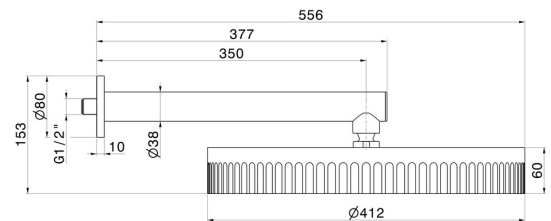

TECHNICAL DRAWING

AR Preview
try it in your home

More Details
on our [website](#)