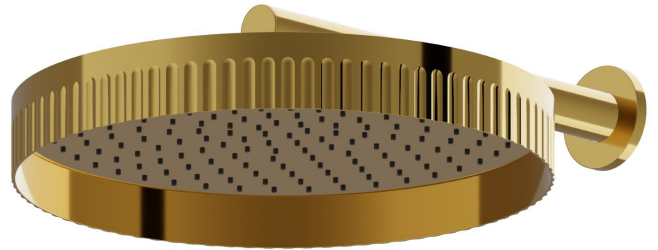

## 72860.61.020

Wall head shower, checkable, with raining jet - finish PVD Glossy Gold

PVD Glossy Gold

### FEATURES

Material  
Installation  
Spray modes / Jets

**Brass**  
**Wall mounted**  
**Raining jet**

### TECHNICAL DRAWING

AR Preview  
try it in your home

More Details  
on our [website](#)

**72860.61.020**

Wall head shower, checkable, with raining jet - finish PVD Glossy Gold