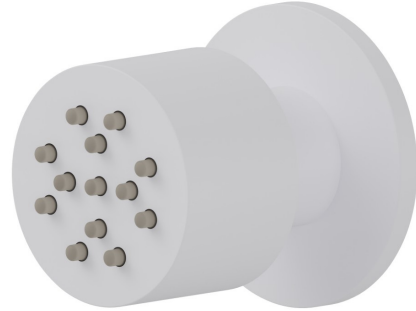

553.01.014

Wall-mounted, brass, adjustable side jet, with round plate -
finish Matt White

FEATURES

Material **Brass**

TECHNICAL DRAWING

553.01.014

Wall-mounted,brass, adjustable side jet, with round plate - finish Matt White

AVAILABLE FINISHES

01.014

Matt White

01.093

finish Matt Black

21.018

finish Chrome

47.083