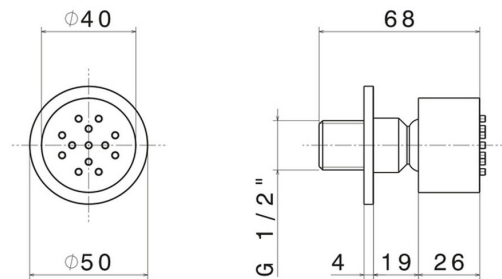

553.01.014

Wall-mounted, brass, adjustable side jet, with round plate -
finish Matt White

FEATURES

Material **Brass**

TECHNICAL DRAWING

553.01.014

Wall-mounted,brass, adjustable side jet, with round plate - finish Matt White