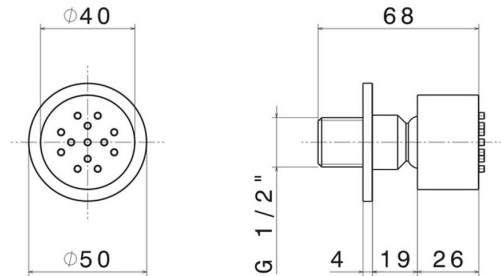

553.01.093

Wall-mounted, brass, adjustable side jet, with round plate -
finish Matt Black

FEATURES

Material **Brass**

TECHNICAL DRAWING

553.01.093

Wall-mounted,brass, adjustable side jet, with round plate - finish Matt Black