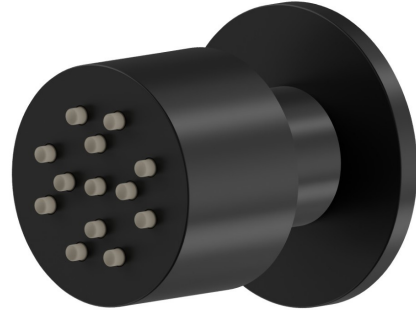

553.01.093

Wall-mounted, brass, adjustable side jet, with round plate -
finish Matt Black

FEATURES

Material **Brass**

TECHNICAL DRAWING

553.01.093

Wall-mounted,brass, adjustable side jet, with round plate - finish Matt Black

AVAILABLE FINISHES

01.093

Matt Black

01.014

finish Matt White

21.018

finish Chrome

47.083

finish Groove Bronze

58.061

finish PVD Copper Bronze

58.063

finish PVD Gun Metal

59.064

finish PVD Brushed Gun Metal

59.066