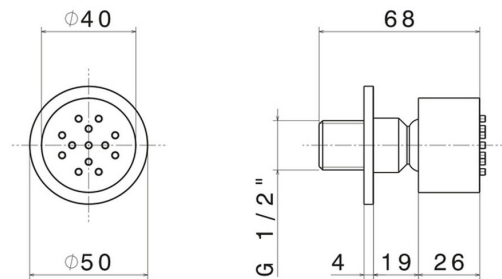

553.21.018

Wall-mounted, brass, adjustable side jet, with round plate -
finish Chrome

FEATURES

Material **Brass**

TECHNICAL DRAWING

553.21.018

Wall-mounted,brass, adjustable side jet, with round plate - finish Chrome