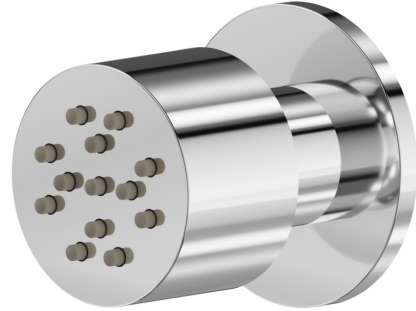

553.21.018

Wall-mounted, brass, adjustable side jet, with round plate -
finish Chrome

FEATURES

Material **Brass**

TECHNICAL DRAWING

553.21.018

Wall-mounted,brass, adjustable side jet, with round plate - finish Chrome

finish Groove Bronze

58.061

finish PVD Copper Bronze

58.063

finish PVD Gun Metal

59.064

finish PVD Brushed Gun Metal

59.066