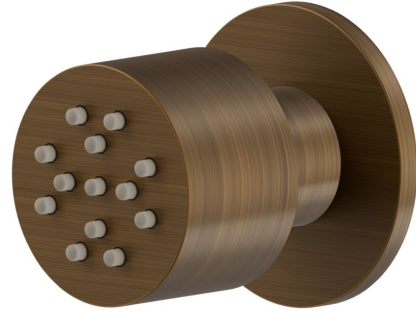

**553.47.083**

Wall-mounted, brass, adjustable side jet, with round plate -  
finish Groove Bronze

**FEATURES**

---

Material **Brass**

**TECHNICAL DRAWING**

---

**553.47.083**

Wall-mounted,brass, adjustable side jet, with round plate - finish Groove Bronze

## AVAILABLE FINISHES

---

**47.083**

Groove Bronze

**01.014**

finish Matt White

**01.093**

finish Matt Black