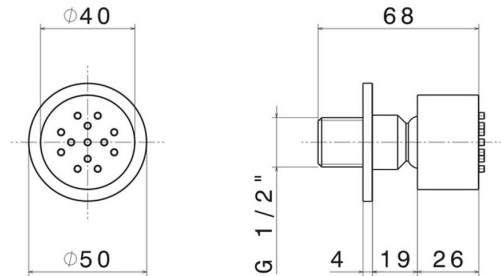

**553.47.083**

Wall-mounted, brass, adjustable side jet, with round plate -  
finish Groove Bronze

**FEATURES**

---

Material **Brass**

**TECHNICAL DRAWING**

---

**553.47.083**