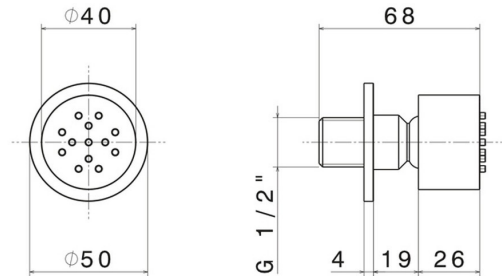

**553.58.061**

Wall-mounted, brass, adjustable side jet, with round plate -  
finish PVD Copper Bronze

**FEATURES**

---

Material **Brass**

**TECHNICAL DRAWING**

---

**553.58.061**