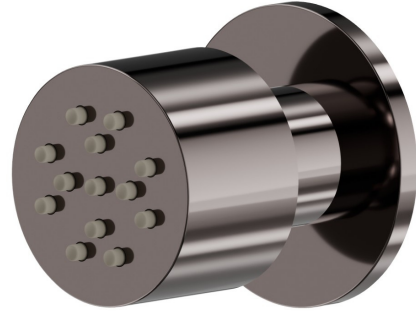

553.58.063

Wall-mounted, brass, adjustable side jet, with round plate -
finish PVD Gun Metal

FEATURES

Material **Brass**

TECHNICAL DRAWING

553.58.063

Wall-mounted,brass, adjustable side jet, with round plate - finish PVD Gun Metal

AVAILABLE FINISHES

58.063

PVD Gun Metal

01.014

finish Matt White

01.093

finish Matt Black

21.018

finish Chrome

47.083

finish Groove Bronze

58.061

finish PVD Copper Bronze

59.064

finish PVD Brushed Gun Metal

59.066