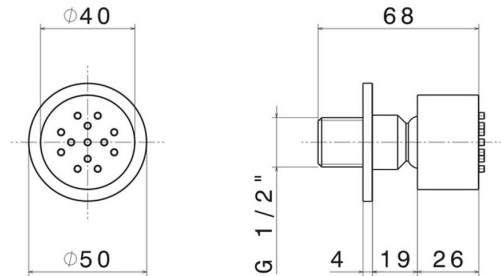

553.58.063

Wall-mounted, brass, adjustable side jet, with round plate -
finish PVD Gun Metal

FEATURES

Material **Brass**

TECHNICAL DRAWING

553.58.063

Wall-mounted,brass, adjustable side jet, with round plate - finish PVD Gun Metal