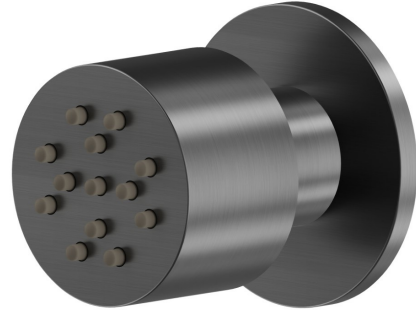

553.59.064

Wall-mounted, brass, adjustable side jet, with round plate -
finish PVD Brushed Gun Metal

PVD Brushed Gun Metal

FEATURES

Material

Brass

TECHNICAL DRAWING

553.59.064

Wall-mounted,brass, adjustable side jet, with round plate - finish PVD Brushed Gun Metal

AVAILABLE FINISHES

59.064

PVD Brushed Gun Metal

01.014

finish Matt White

01.093

finish Matt Black

21.018

finish Chrome

47.083

finish Groove Bronze

58.061

finish PVD Copper Bronze

58.063

finish PVD Gun Metal