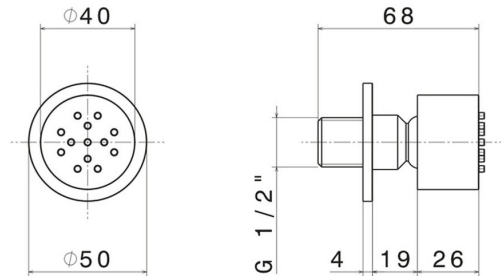

553.59.064

Wall-mounted, brass, adjustable side jet, with round plate -
finish PVD Brushed Gun Metal

PVD Brushed Gun Metal

FEATURES

Material

Brass

TECHNICAL DRAWING

553.59.064