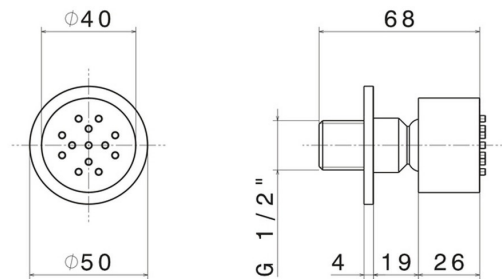

553.59.066

Wall-mounted, brass, adjustable side jet, with round plate -
finish PVD Brushed steel

 PVD Brushed steel

FEATURES

Material **Brass**

TECHNICAL DRAWING

553.59.066

Wall-mounted,brass, adjustable side jet, with round plate - finish PVD Brushed steel