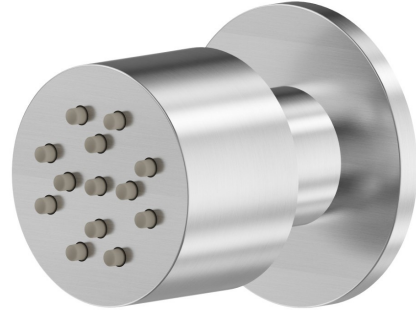

553.59.066

Wall-mounted, brass, adjustable side jet, with round plate -
finish PVD Brushed steel

 PVD Brushed steel

FEATURES

Material **Brass**

TECHNICAL DRAWING

553.59.066

Wall-mounted,brass, adjustable side jet, with round plate - finish PVD Brushed steel

AVAILABLE FINISHES

59.066

PVD Brushed steel

01.014

finish Matt White

01.093

finish Matt Black

21.018

finish Chrome

47.083

finish Groove Bronze

58.061

finish PVD Copper Bronze

58.063

finish PVD Gun Metal

59.064