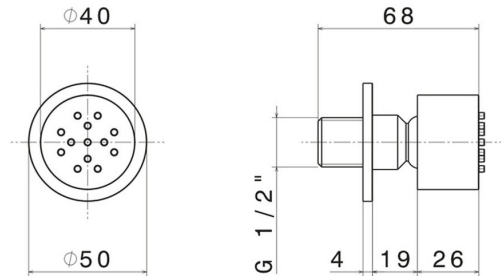

**553.59.067**

Wall-mounted, brass, adjustable side jet, with round plate -  
finish PVD Brushed Copper Bronze

PVD Brushed Copper Bronze

**FEATURES**

---

Material

**Brass**

**TECHNICAL DRAWING**

---

**553.59.067**

Wall-mounted,brass, adjustable side jet, with round plate - finish PVD Brushed Copper Bronze