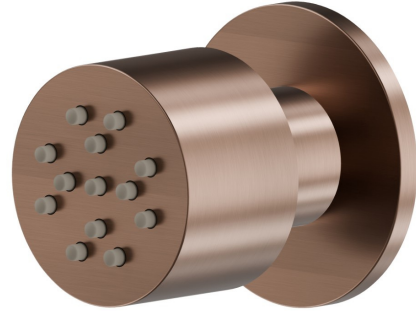

**553.59.067**

Wall-mounted, brass, adjustable side jet, with round plate -  
finish PVD Brushed Copper Bronze

PVD Brushed Copper Bronze

**FEATURES**

---

Material

**Brass**

**TECHNICAL DRAWING**

---

**553.59.067**

Wall-mounted,brass, adjustable side jet, with round plate - finish PVD Brushed Copper Bronze

#### AVAILABLE FINISHES

---

**59.067**

PVD Brushed Copper Bronze

**01.014**

finish Matt White

**01.093**

finish Matt Black

**21.018**

finish Chrome

**47.083**

finish Groove Bronze

**58.061**

finish PVD Copper Bronze

**58.063**

finish PVD Gun Metal