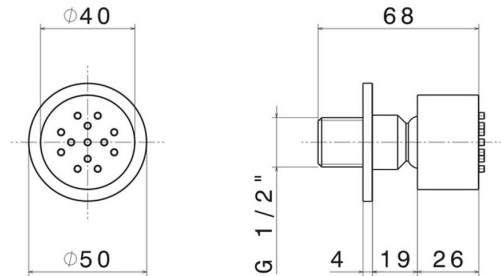

553.59.097

Wall-mounted, brass, adjustable side jet, with round plate -
finish PVD Brushed Gold

FEATURES

Material **Brass**

TECHNICAL DRAWING

553.59.097

Wall-mounted,brass, adjustable side jet, with round plate - finish PVD Brushed Gold