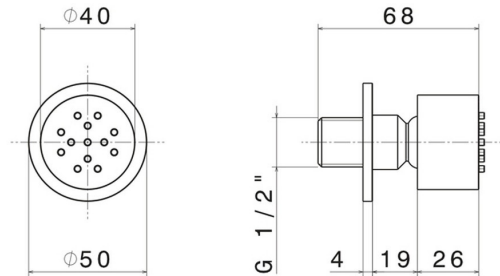

**553.59.098**

Wall-mounted, brass, adjustable side jet, with round plate -  
finish PVD Brushed Pale Gold

**FEATURES**

---

Material **Brass**

**TECHNICAL DRAWING**

---

**553.59.098**